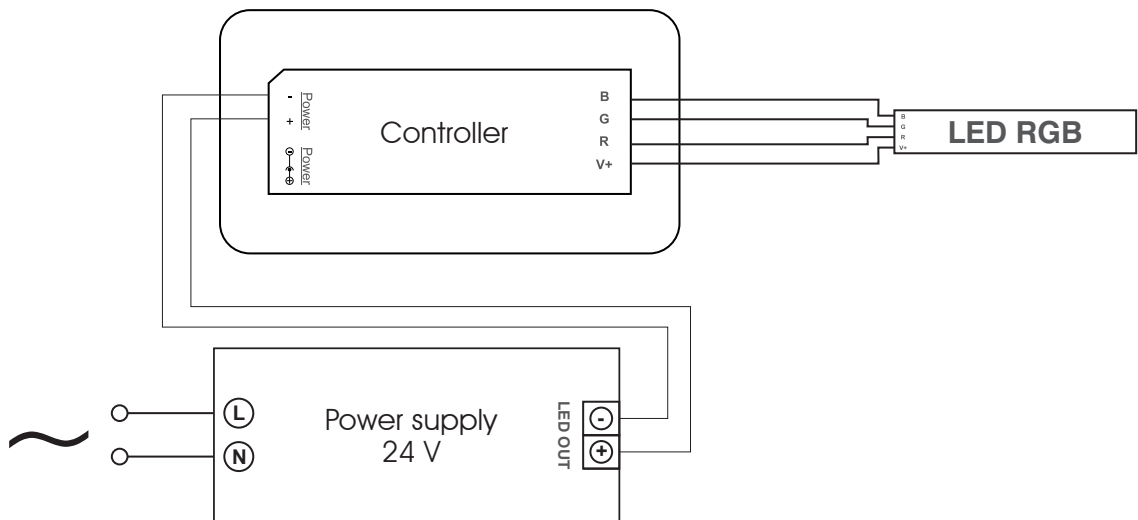

RGB LED wiring diagram