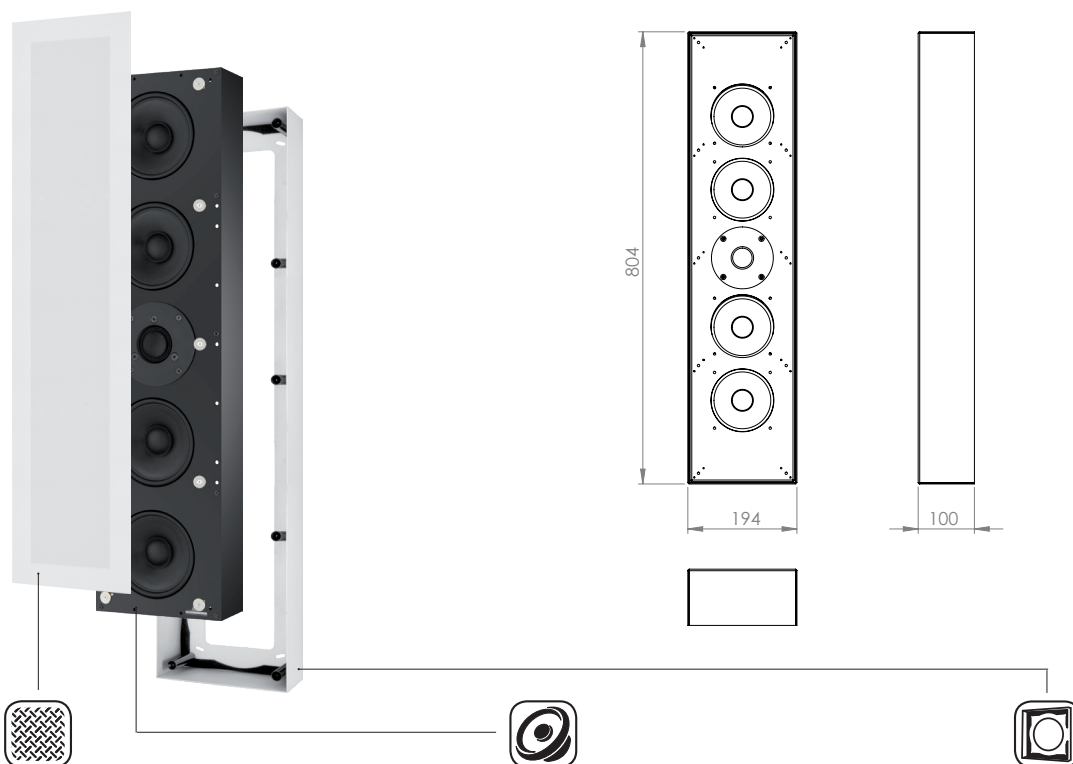

KW513**STEEL FLAT LOUDSPEAKERS****White Front cover**Code: **71AXX1****Dimensions HxWxD (cm)** 80,0 x 19,0 x 0,4**Weight (Kg)** 0,90**Finishes** White fabric**Loudspeaker**Code (8 Ω): **KW513****Type** Left, center, right**Components** Silk dome Tw, neodymium Wf**Power RMS / Max (8 Ω)** 300 / 600**Frequency response (Hz)** 55 - 20k**Sensitivity dB (2,83V/1m)** 93**Nom. impedance (Ω)** 8**Woofers Ø (cm)** 4 x 13,0**Tweeter voice coil Ø (cm)** 3,2**Dimensions HxWxD (cm)** 80,0 x 19,0 x 8,8**Weight (Kg)** 9,30**Steel Cabinet****CW542F**  **RAL 9016**
Matt white**CW542H**  **RAL 9005**
Matt black**CW542Z**  **Corten effect**
(on request)**CW542C**  Lacquered in
all **RAL colours**
(on request)**CW542S**  **Satin**
stainless steel
(on request)**Dimensions HxWxD (cm)** 80,4 x 19,4 x 10,0**Weight (Kg)** 4,20

Fabric

Indoor
SpeakerSteel
Cabinet