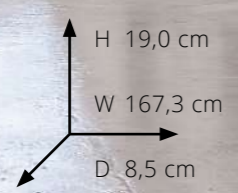

Custom
Soundbar:
KR3213C 1673

STEEL
CONSTRUCTION