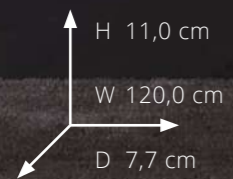

Soundbar:
KW3308H 1200

STEEL
CONSTRUCTION