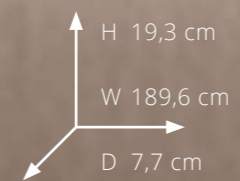

# CUSTOM

CUSTOMIZABLE IN BOTH LOOKS AND LENGTH  
(from 120 cm to 190 cm)

85"

Custom  
Soundbar:  
**KW3213H 1896**

STEEL  
CONSTRUCTION

Custom  
Soundbar:  
**KW3213H 1896**

STEEL  
CONSTRUCTION

Custom  
Soundbar:  
**KW3308 H1231**