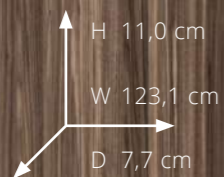

# CUSTOM

CUSTOMIZABLE IN BOTH LOOKS AND LENGTH  
(from 120 cm to 190 cm)

85"

Custom  
Soundbar:  
**KW3213H 1896**

STEEL  
CONSTRUCTION

Custom  
Soundbar:  
**KW3213H 1896**

STEEL  
CONSTRUCTION

Custom  
Soundbar:  
**KW3308 H1231**