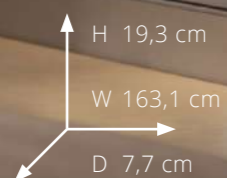

Custom
Soundbar:
KW3213H 1631

STEEL
CONSTRUCTION