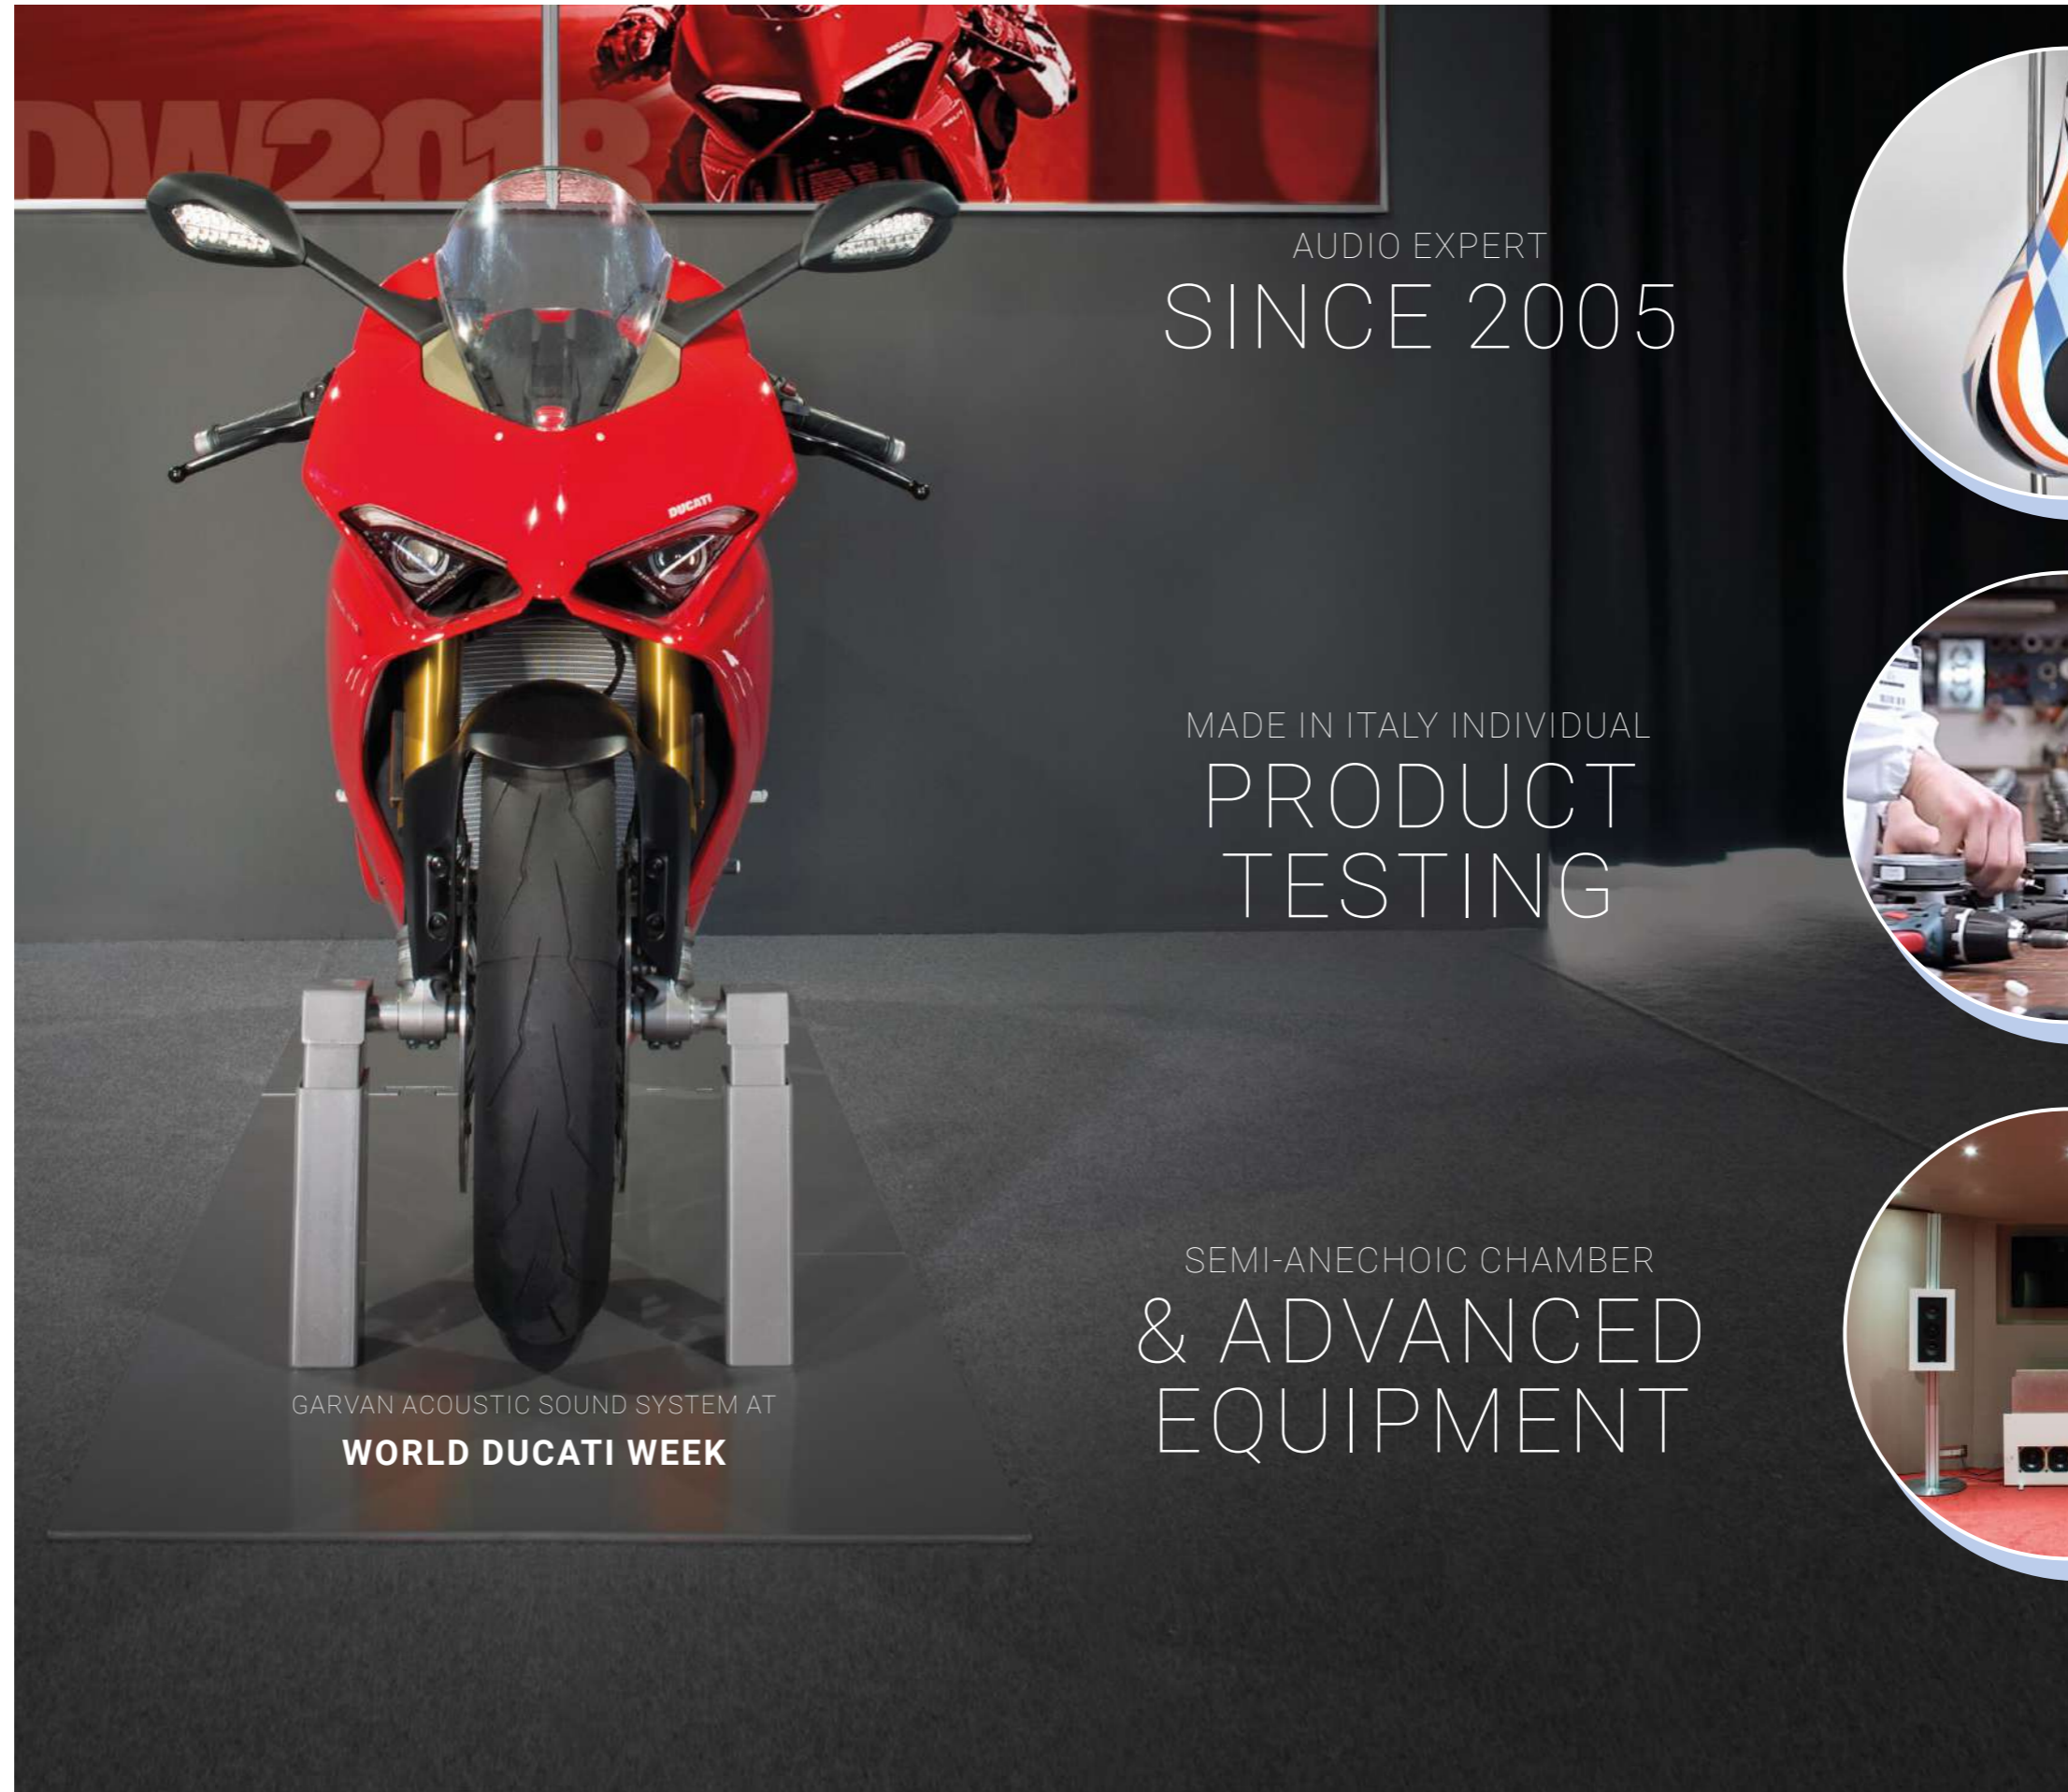

AUDIO EXPERT
SINCE 2005

MADE IN ITALY INDIVIDUAL
PRODUCT
TESTING

SEMI-ANECHOIC CHAMBER
& ADVANCED
EQUIPMENT

GARVAN ACOUSTIC SOUND SYSTEM AT
WORLD DUCATI WEEK