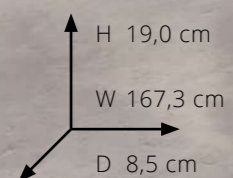

from 120 cm to 190 cm and more

CUSTOMIZED  
LENGTH

MADE OF  
STEEL

IN-WALL - ON-WALL - BOOKSHELF  
INSTALLATION

Custom  
Soundbar:  
**KR3213C 1673**

STEEL  
CONSTRUCTION

EN The Garvan Acoustic in-wall soundbar offers a high-class audio experience, and is designed to integrate harmoniously and elegantly into any environment. Made with a robust steel structure, this soundbar is customizable in both looks and length, in order to perfectly adapt to different desires and needs. Connectable to any high-quality Home Theater amplifier, it guarantees superior sound performance over traditional soundbars.