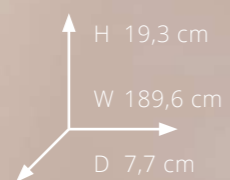

# CUSTOM

CUSTOMIZABLE IN BOTH LOOKS AND LENGTH  
(from 120 cm to 190 cm)

85"

Custom  
Soundbar:  
**KW3213H 1896**

STEEL  
CONSTRUCTION

Custom  
Soundbar:  
**KW3213H 1896**

STEEL  
CONSTRUCTION

Custom  
Soundbar:  
**KW3308 H1231**